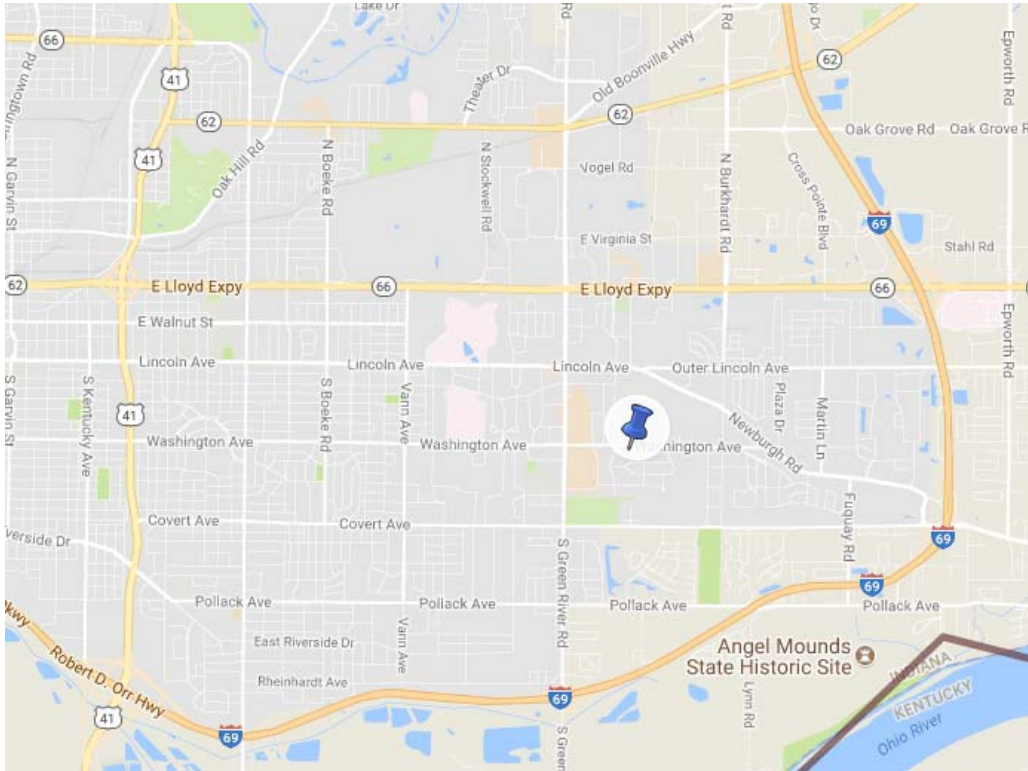

**Presbytery of Ohio Valley
Driving Directions
Eastminster Presbyterian Church
5501 Washington Ave, Evansville, IN 47715
(812) 476-3355**

As a courtesy, the Presbytery attempts to provide driving directions and parking information (when known) to all the members attending the Assembly.

Due to the size of the presbytery, we are unable to include all possible routes to the meeting. The directions we provide begin with major routes into the city/town where the assembly will be held, and include more detailed directions regarding the streets closer to the meeting site. Please use an online source or printed map to find the way from your starting point to the place where these directions begin. The POV website has all church locations marked on Google Maps to assist you.

Take Hwy 41 south thru Evansville to Washington Avenue; turn left. Stay on Washington for a couple of miles. Eastminster is at 5501 Washington on the right side of the street. There is a large parking lot on the side of the church.

From the north or northeast:

Take I-69 south to Exit 7 - W. Lloyd Expressway. Take the Lloyd, headed west (right) for approximately 1 1/2 miles to Green River Road. Turn left (south) on Green River Road and travel about 1 1/2 miles to Washington Avenue. Turn left (east) on Washington Avenue. Eastminster is 1/2 mile away on the left.