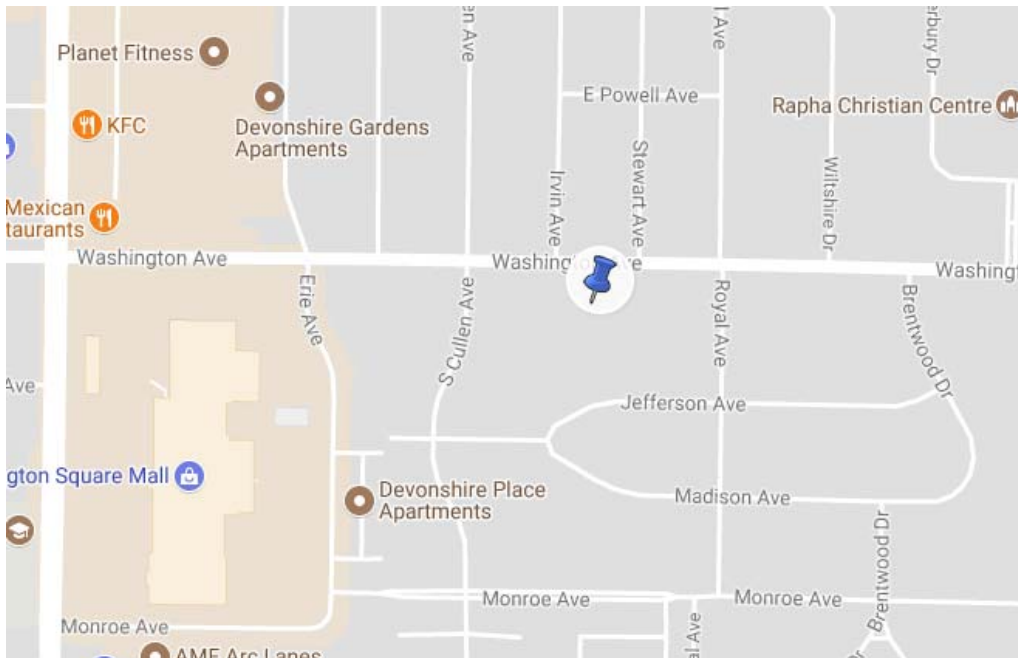

**Presbytery of Ohio Valley
Driving Directions
Eastminster Presbyterian Church
5501 Washington Ave, Evansville, IN 47715
(812) 476-3355**

As a courtesy, the Presbytery attempts to provide driving directions and parking information (when known) to all the members attending the Assembly.

Due to the size of the presbytery, we are unable to include all possible routes to the meeting. The directions we provide begin with major routes into the city/town where the assembly will be held, and include more detailed directions regarding the streets closer to the meeting site. Please use an online source or printed map to find the way from your starting point to the place where these directions begin. The POV website has all church locations marked on Google Maps to assist you.

Take Hwy 41 south thru Evansville to Washington Avenue; turn left. Stay on Washington for a couple of miles. Eastminster is at 5501 Washington on the right side of the street. There is a large parking lot on the side of the church.

From the north or northeast:

Take I-69 south to Exit 7 - W. Lloyd Expressway. Take the Lloyd, headed west (right) for approximately 1 1/2 miles to Green River Road. Turn left (south) on Green River Road and travel about 1 1/2 miles to Washington Avenue. Turn left (east) on Washington Avenue. Eastminster is 1/2 mile away on the left.